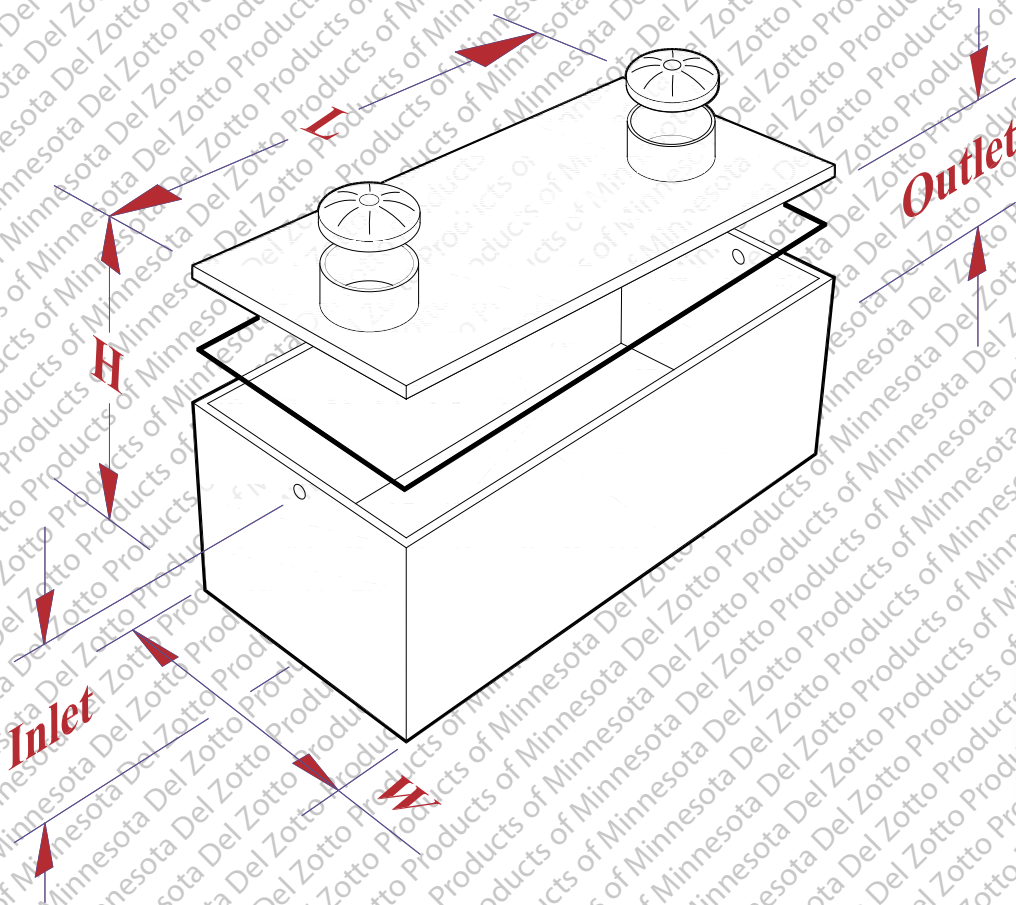

Del Zotto

You Dig... Del Zotto Delivers™

1900 County Road #1
Wrenshall, MN 55797
Phone (218) 384-3066
Fax (218) 384-3087

500 Gallon Single Compartment Holding Tank

L
(Length)

6' 6"
(78")

W
(Width)

4' 0"
(48")

H
(Height)

4' 8"
(56")

Inlet
(Inlet Height)

3' 8-1/2"
(44-1/2")

Outlet
(Outlet Height)

0' 0"
(0")

- ◆ Lid Thickness = 4 Inches
- ◆ Floor Thickness = 3 Inches
- ◆ Wall Thickness = 2-1/2 Inches

- ◆ Dist between In/Out = 41-1/2 In
- ◆ Air Space = 7-1/2 In
- ◆ Percent of Air Space = 18 %
- ◆ Wall Taper = 2- 1/2 In.

- ◆ Capacity = 508 Gals
- ◆ Gallons per Inch = 12.2
- ◆ Weight = 4,584 LBS